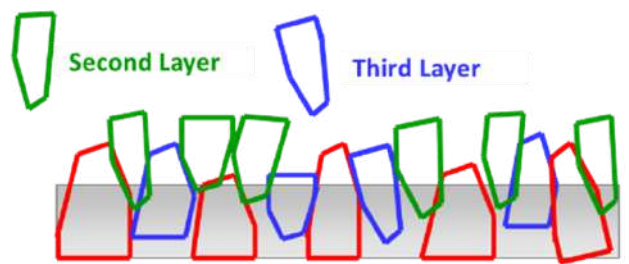

3-Layers of Mesh Sanding (competitors 1 later)