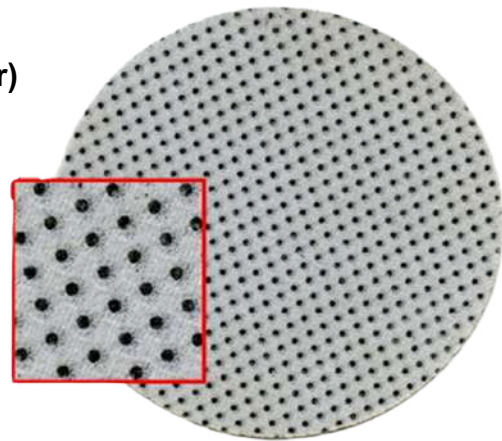

Mesh Sanding

Features

- Works with cloth / cotton rather than Paper
- Stronger Mesh, more durable
- Top quality grains, special treatment
- Hundreds of holes for perfect dust suction
- Less Dust in Air
- Performs well on Key Materials: Wood, Metals, Paint
- Perform/Long-lasting the best among similar competitive products.

Perform the best among similar competitive products Material Removal at the same time: 73CM3 (Cubic Meter)

Sanding Paper **Mesh APACH** **Mesh Other Brands**

After 5 Minutes of Testing Ours is the most long-lasting one