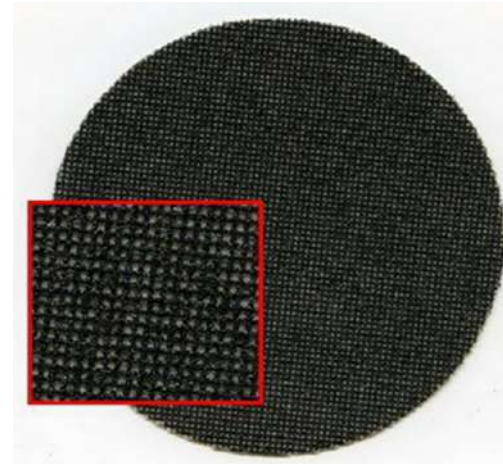

Mesh Sanding

Features

- Works with cloth / cotton rather than Paper
- Stronger Mesh, more durable
- Top quality grains, special treatment
- Hundreds of holes for perfect dust suction
- Less Dust in Air
- Performs well on Key Materials: Wood, Metals, Paint
- Perform/Long-lasting the best among similar competitive products.

Perform the best among similar competitive products Material Removal at the same time: 73CM3 (Cubic Meter)

Sanding Paper **Mesh APACH** **Mesh Other Brands**

After 5 Minutes of Testing Ours is the most long-lasting one