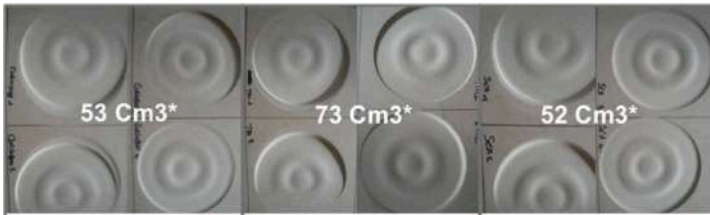

Perform the best among similar competitive products Material Removal at the same time: 73CM3 (Cubic Meter)

Sanding Paper **Mesh APACH** **Mesh Other Brands**

After 5 Minutes of Testing Ours is the most long-lasting one