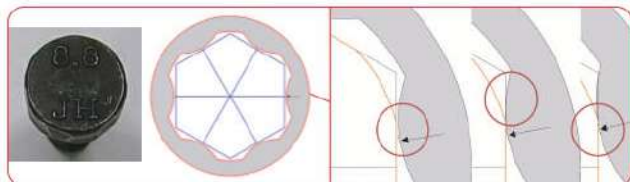

# Clutch-Lock Socket

## Features

- Grip tightly
- The Clutch-Lock socket won't touch the angle of screw.
- Protect screw
- Even for worn-out screw, its user still could lose/lock the screw easily.

## How does the Clutch-Lock socket work