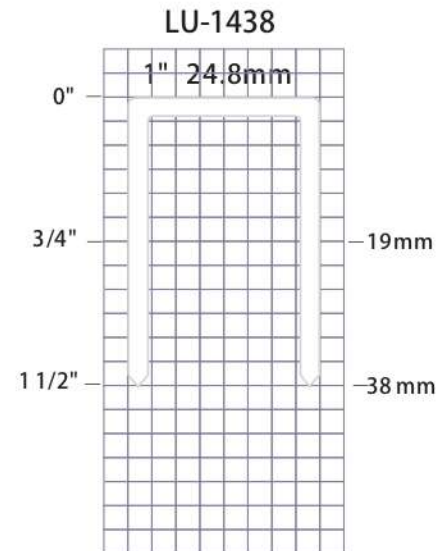

LU-1438

Staplers

14 GA Wide Crown Stapler

▲ Features

- Patented Quick Release Nose Cover
- 360° Adjustable Air Deflector
- Heavy adjustable air deflector
- Sequential Fire Trigger Available (#25205301A)

▲ Applications

- Door, Window
- Trusses
- General Construction

▲ Fasteners

- Compatible with Pasloe 4150W-14, Spotnails Ms2440
- $\varnothing .070 \times .082$ / 1.8 x 2.1mm

▲ Tool Specifications

Weight	Dimensions (L x W x H)	Operating Pressure	Lead Capacity
3.1 kgs	356 x 95 x 290 mm	6-8 kg / cm ²	116 staples
6.82 lbs	14.01 x 3.74 x 11.41"	85-110 psi	116 staples